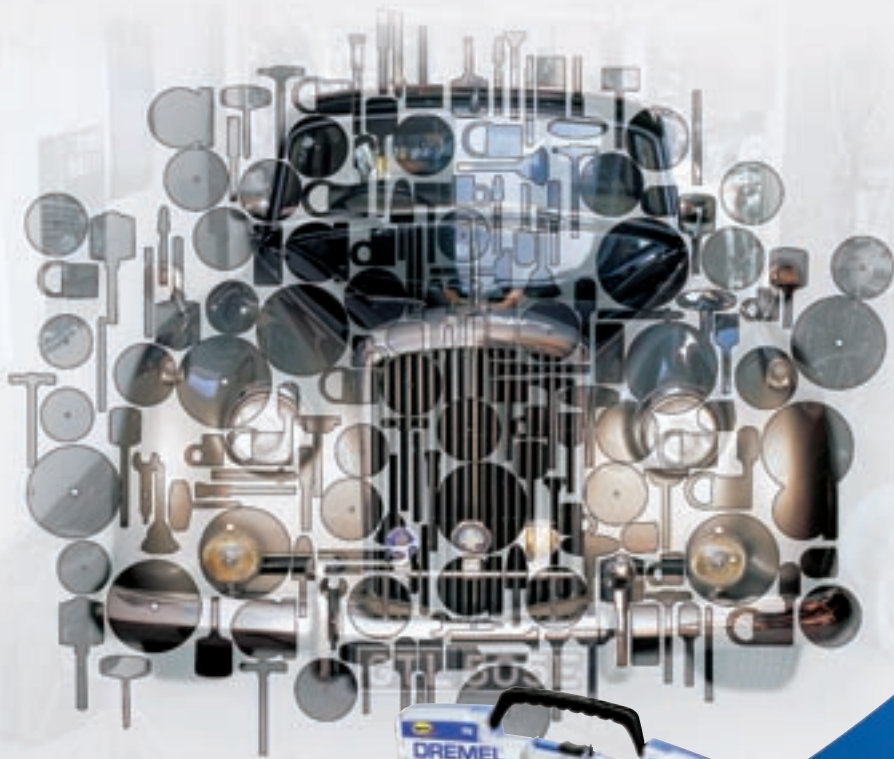

Let your dreams take shape

€49,⁹⁹

ACCESSORY SET

DREMEL

ACCESSORY SET

175 HIGH QUALITY DREMEL® ACCESSORIES

Anyone working intensively with a Dremel tool is familiar with this problem. You're busy with a job, just getting into the swing of things when you lack a certain accessory. This problem can now be solved in one go with the 175 Accessory Set. A handy storage system that opens easily and gives you access to no less than 175 accessories!

The extensive selection of this set offers numerous possibilities. Neatly arranged and therefore very user-friendly. But that is not all. You will find exclusive additions to this set such as a line & circle cutter and an impregnated polishing wheel. Furthermore, we have included the Quick Start leaflet for immediate application and correct use of all parts.